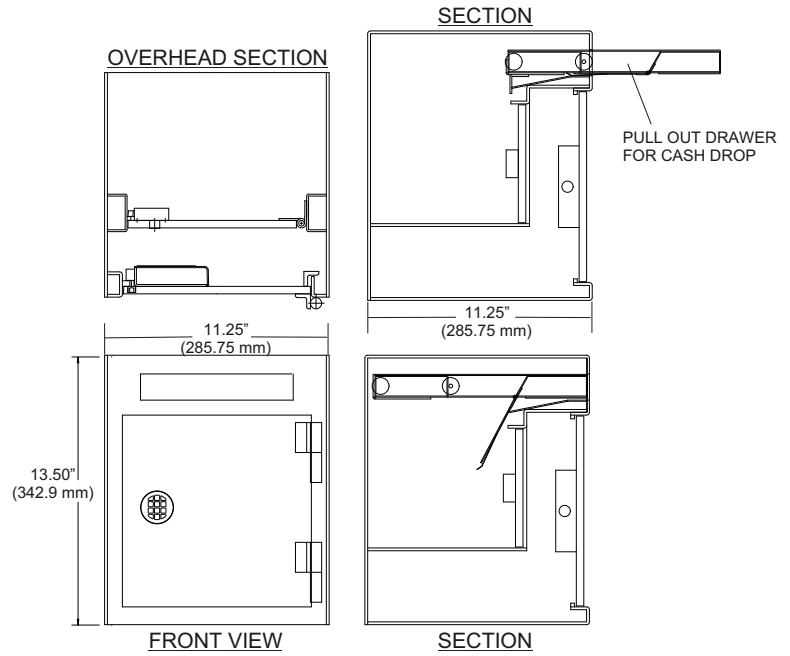

Product ID: Special Drop Safe

Drop Safe 1/4" Body, 1/2" Door

APPLICATION:

- easily secure excess cash and reduce the risk of burglary

SPECIFICATIONS:

- pull-out drawer for cash drop into hidden inner compartment
- exterior door secured by digital combination lock - programmed as required
- body of unit made with 1/4" steel - door made with 1/2" steel