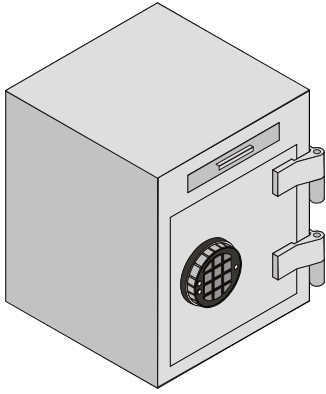

Product ID: Special Drop Safe

Drop Safe 1/4" Body, 1/2" Door

APPLICATION:

- easily secure excess cash and reduce the risk of burglary

SPECIFICATIONS:

- pull-out drawer for cash drop into hidden inner compartment
- exterior door secured by digital combination lock - programmed as required
- body of unit made with 1/4" steel - door made with 1/2" steel